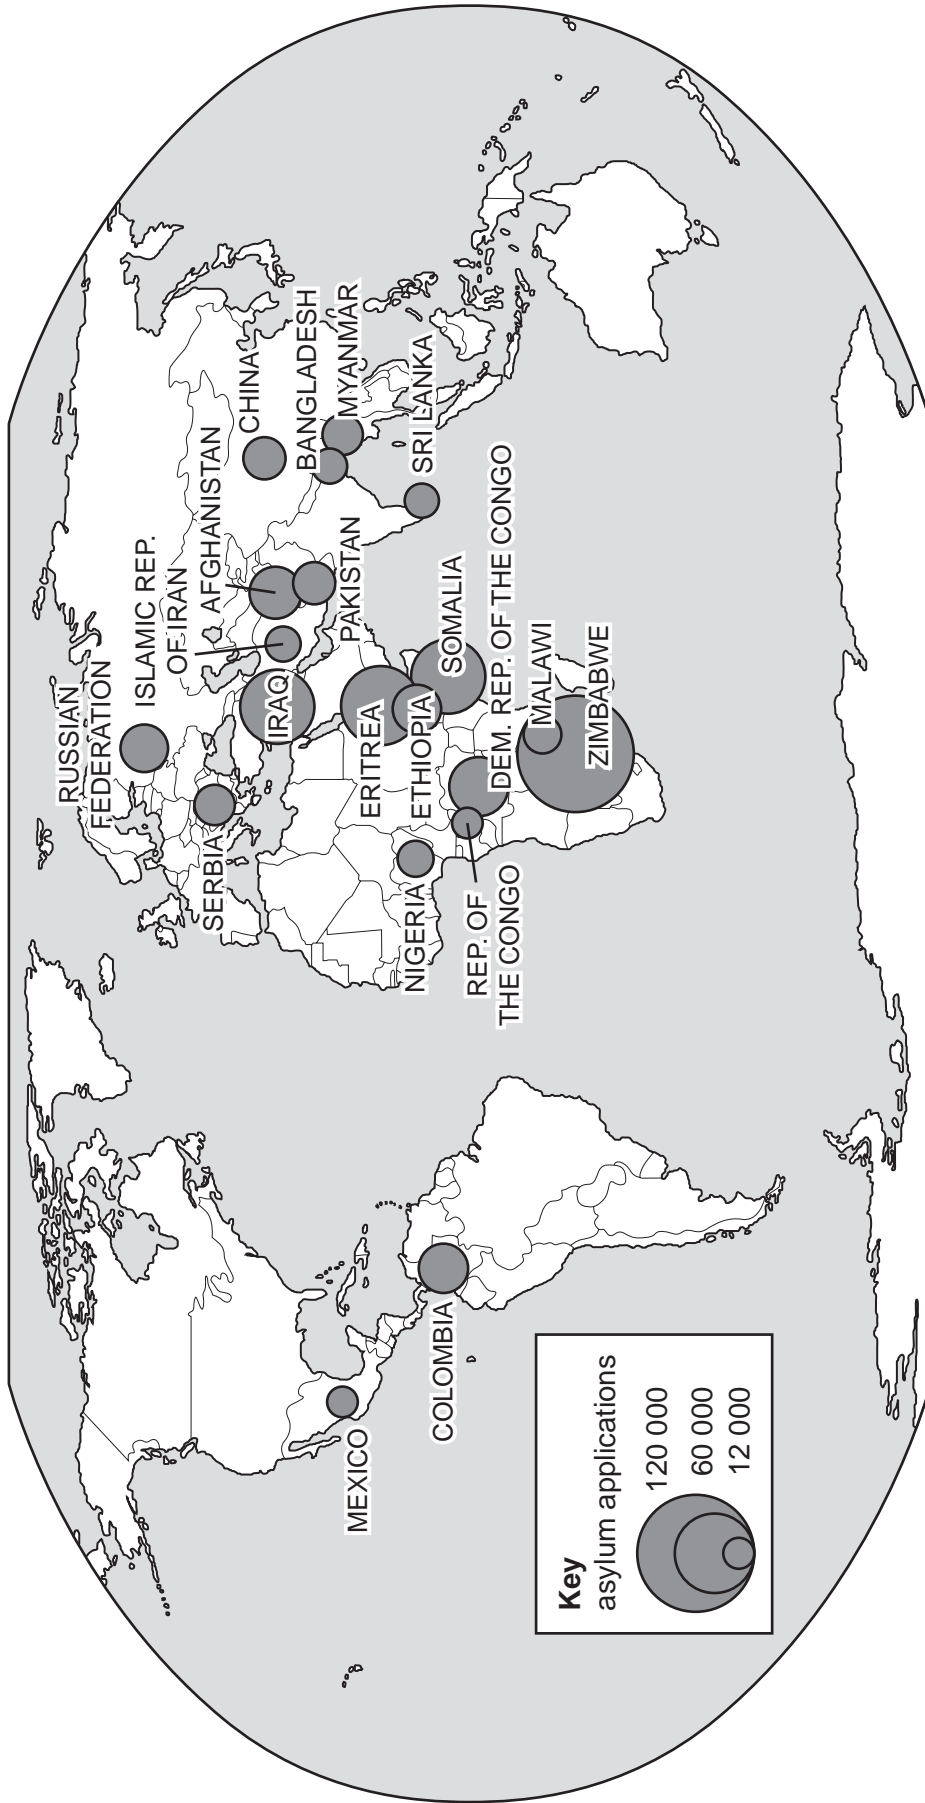

Fig. 1 for Question 1

A storm hydrograph and characteristics of that drainage basin

Fig. 2 for Question 2

An idealised global pattern of pressure and winds

Fig. 3 for Question 3

## Climates and types of weathering

Table 1 for Question 4

## Percentage population by region, 1950 to 2100

region	actual			predicted	
	1950	1999	2008	2050	2100
<b>% of world population</b>	<b>1950</b>	<b>1999</b>	<b>2008</b>	<b>2050</b>	<b>2100</b>
Africa	8.8%	12.8%	14.6%	19.8%	23.7%
Asia	55.6%	60.8%	60.4%	59.1%	57.1%
Europe	21.7%	12.2%	10.9%	7.0%	5.3%
Latin America and the Caribbean	6.6%	8.5%	8.6%	9.2%	9.4%
Northern America	6.8%	5.2%	5.0%	4.4%	4.0%
Oceania	0.5%	0.5%	0.5%	0.5%	0.5%

Fig. 4 for Question 5  
Main countries of origin of international migrants seeing asylum in 2008

This map only shows countries from which the United Nations recorded more than 10 000 asylum-seekers during 2008.